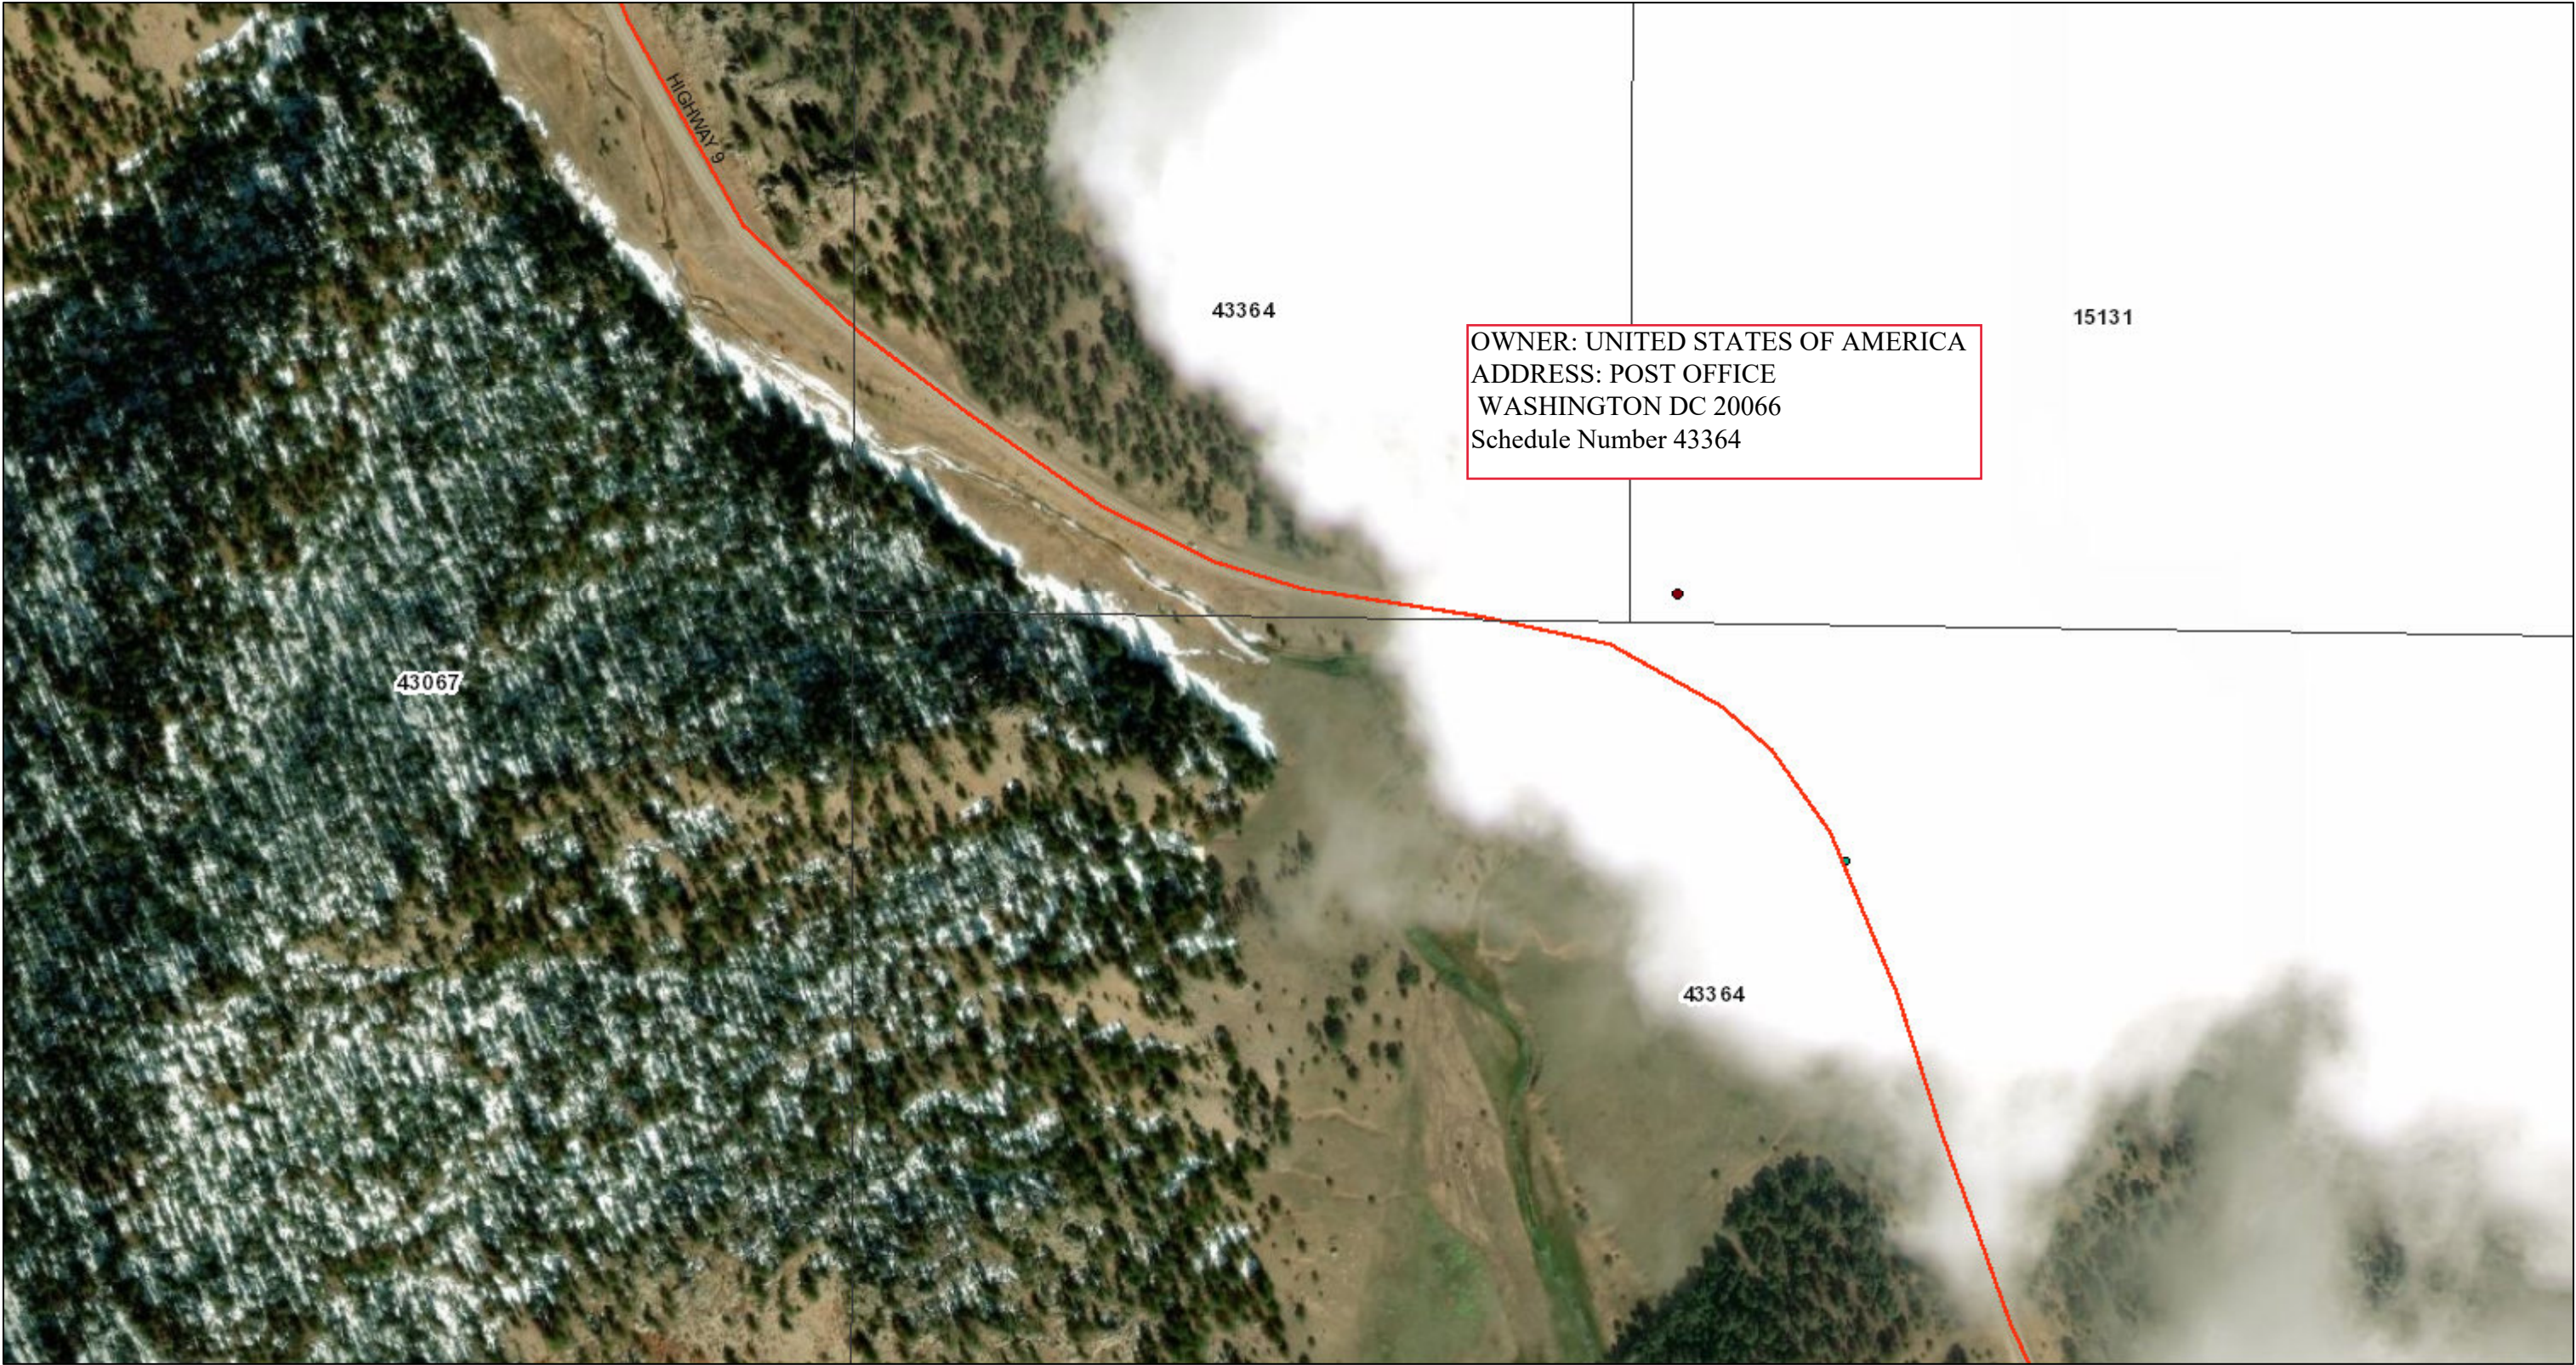

J-14-C both sides

May 29, 2020

1:4,246

- Primary_Address
- TaxParcel
- COUNTIES**
- PARK
- ALLEY
- COUNTY RD
- DRIVEWAY
- FOREST SERVICE RD
- LOCAL
- PRIVATE
- ST HWY
- TRAIL
- UNNAMED STREET
- US HWY
- USFS Park County Roads

- World Imagery
- Low Resolution 15m Imagery
- High Resolution 60cm Imagery
- High Resolution 30cm Imagery
- Citations

Source: Esri, DigitalGlobe, GeoEye, Earthstar Geographics, CNES/Airbus DS, USDA, USGS, AeroGRID, IGN, and the GIS User Community
 USFS Forest Service, Park County
 Park County GIS, Northline GIS